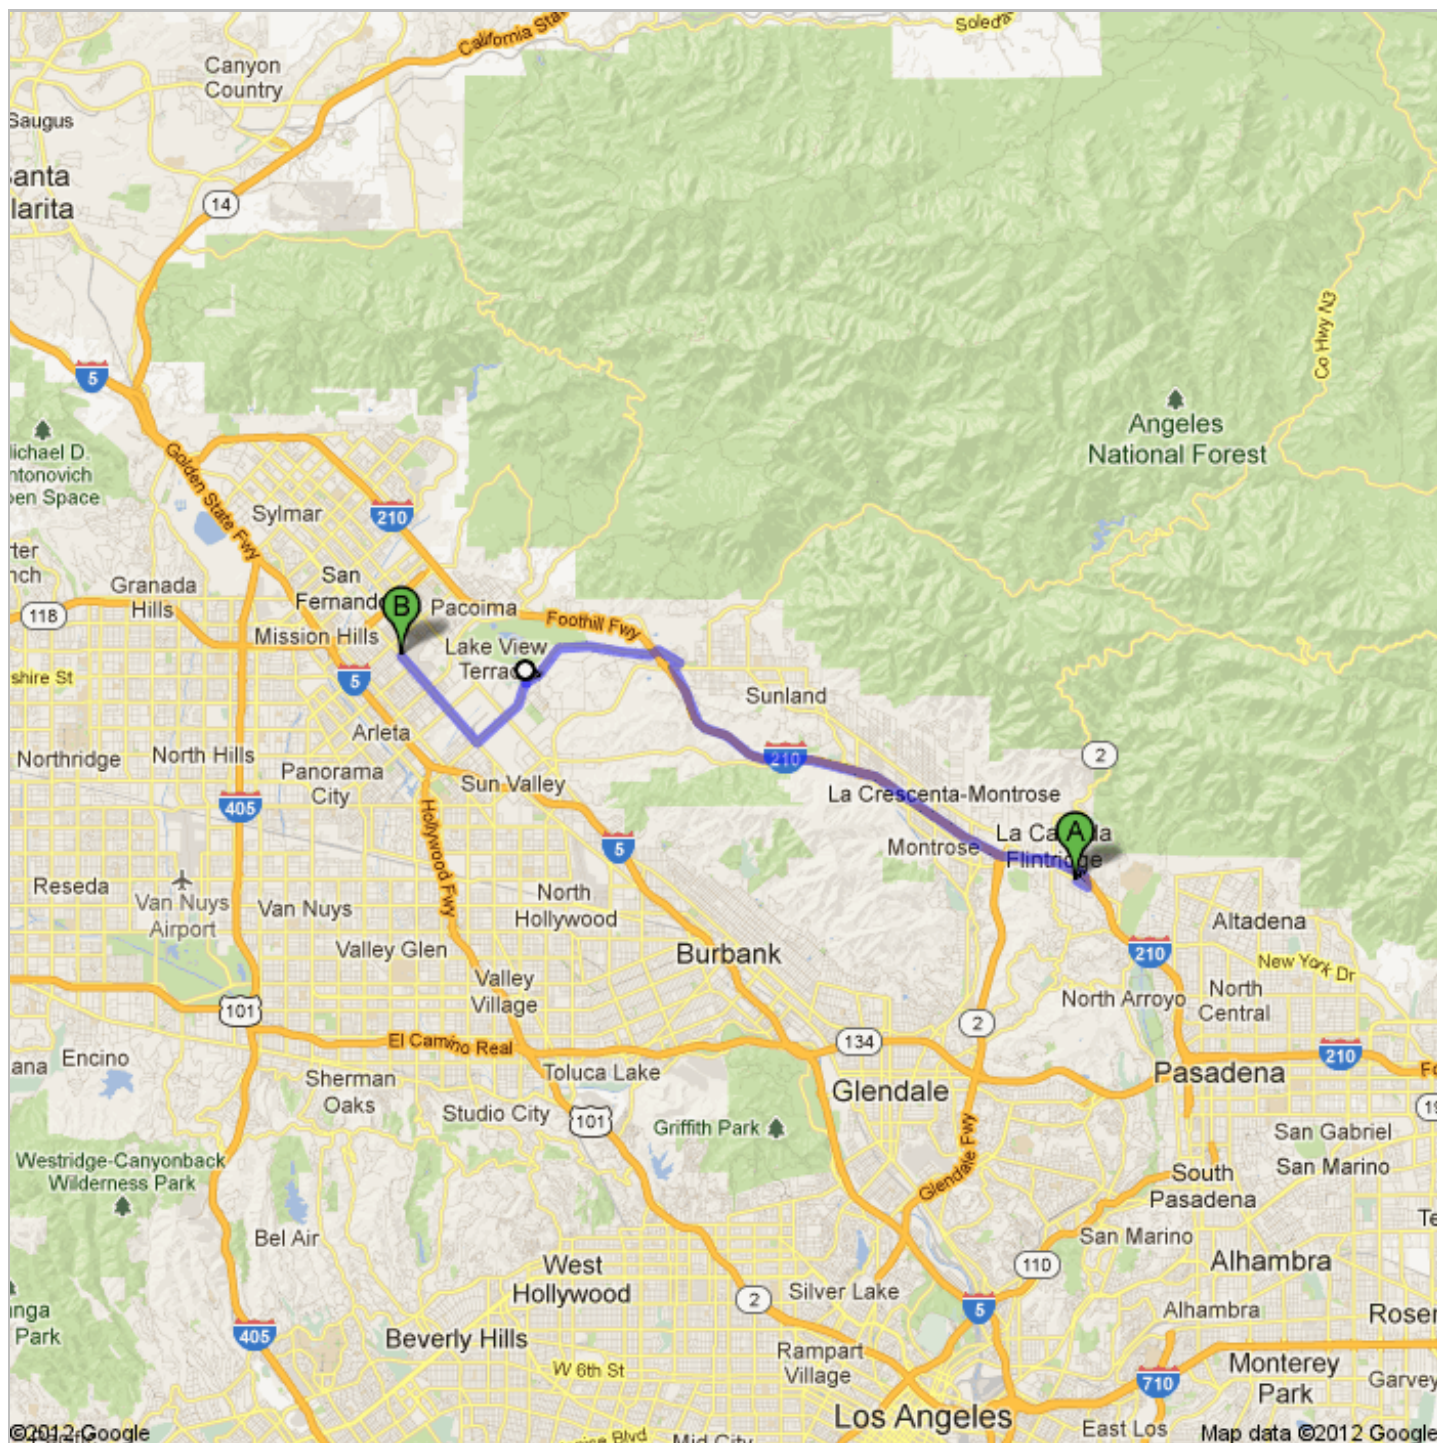

Directions to MEND - Meet Each Need with Dignity
10641 San Fernando Road, Pacoima, CA 91331 - (818) 896-0246
17.1 mi – about 25 mins

A **La Canada Presbyterian Church**
626 Foothill Boulevard, La Cañada Flintridge, CA 91011

- 1. Head **southeast** on **Foothill Blvd** toward **Rinetti Ln** go 0.2 mi
total 0.2 mi
-  2. Turn left onto **Gould Ave**
About 57 secs go 0.2 mi
total 0.4 mi
-  3. Turn left onto the **Interstate 210 W** ramp to **San Fernando** go 0.2 mi
total 0.6 mi
-  4. Turn right onto **I-210 W**
About 8 mins go 8.9 mi
total 9.5 mi
-  5. Take exit **11** for **Sunland Blvd** toward **Sunland** go 0.3 mi
total 9.8 mi
- 6. Merge onto **W Fenwick St** go 0.2 mi
total 10.0 mi
-  7. Slight left onto **Fenwick St** go 108 ft
total 10.0 mi
-  8. Turn left onto **Foothill Blvd**
About 1 min go 0.5 mi
total 10.5 mi
-  9. Take the 3rd left onto **Wentworth St** go 3.4 mi
total 13.9 mi
- 10. Continue straight onto **Sheldon St**
About 2 mins go 1.1 mi
total 14.9 mi
-  11. Turn right onto **San Fernando Rd** go 2.2 mi
total 17.1 mi
Destination will be on the left
About 5 mins

B **MEND - Meet Each Need with Dignity**
10641 San Fernando Road, Pacoima, CA 91331 - (818) 896-0246

These directions are for planning purposes only. You may find that construction projects, traffic, weather, or other events may cause conditions to differ from the map results, and you should plan your route accordingly. You must obey all signs or notices regarding your route.

Map data ©2012 Google

Directions weren't right? Please find your route on maps.google.com and click "Report a problem" at the bottom left.